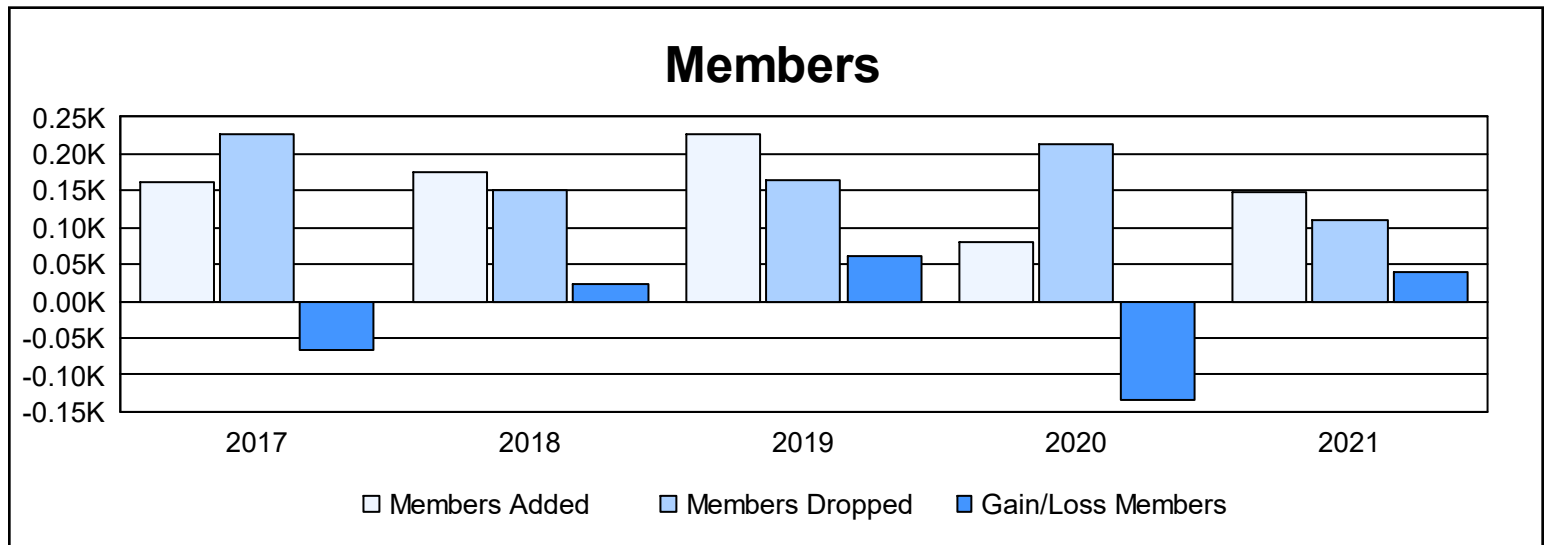

Year	New Clubs	Dropped Clubs	Gain/ Loss Clubs	New Members	Charter Members	Reinstate Members	Transfer Members	Total Member Added	Total Members Dropped	Gain/ Loss Members
2016-2017	1	4	-3	104	39	7	11	161	226	-65
2017-2018	1	2	-1	133	24	13	4	174	150	24
2018-2019	3	1	2	84	121	8	13	226	165	61
2019-2020	0	2	-2	71	2	3	3	79	213	-134
2020-2021	3	1	2	69	76	3	1	149	110	39
<b>Average</b>	<b>2</b>	<b>2</b>	<b>0</b>	<b>92</b>	<b>52</b>	<b>7</b>	<b>6</b>	<b>158</b>	<b>173</b>	<b>-15</b>

### Membership Composition June 2021 Cumulative