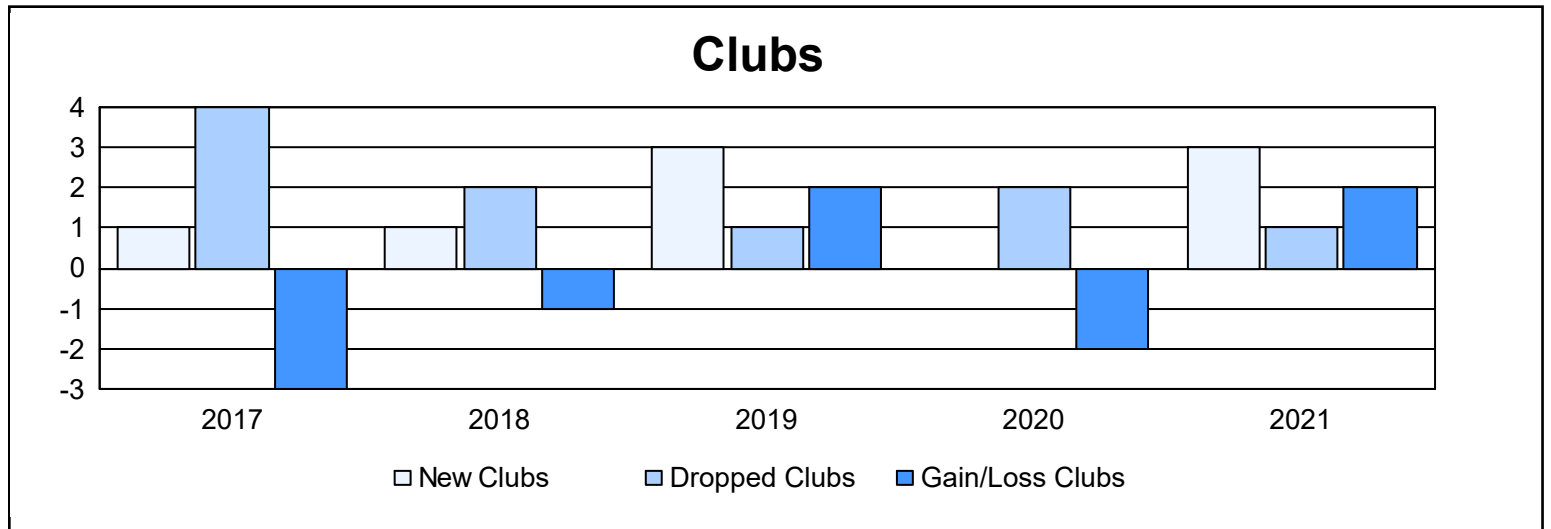

Year	New Clubs	Dropped Clubs	Gain/ Loss Clubs	New Members	Charter Members	Reinstate Members	Transfer Members	Total Member Added	Total Members Dropped	Gain/ Loss Members
2016-2017	1	4	-3	104	39	7	11	161	226	-65
2017-2018	1	2	-1	133	24	13	4	174	150	24
2018-2019	3	1	2	84	121	8	13	226	165	61
2019-2020	0	2	-2	71	2	3	3	79	213	-134
2020-2021	3	1	2	69	76	3	1	149	110	39
<b>Average</b>	<b>2</b>	<b>2</b>	<b>0</b>	<b>92</b>	<b>52</b>	<b>7</b>	<b>6</b>	<b>158</b>	<b>173</b>	<b>-15</b>

### Membership Composition June 2021 Cumulative