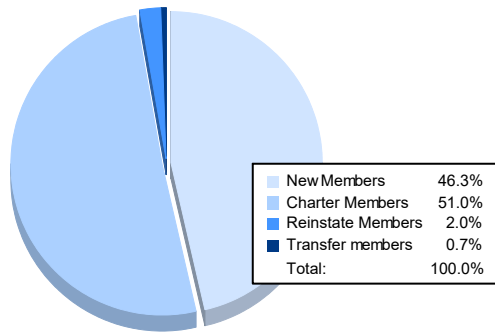

Year	New Clubs	Dropped Clubs	Gain/ Loss Clubs	New Members	Charter Members	Reinstate Members	Transfer Members	Total Member Added	Total Members Dropped	Gain/ Loss Members
2016-2017	1	4	-3	104	39	7	11	161	226	-65
2017-2018	1	2	-1	133	24	13	4	174	150	24
2018-2019	3	1	2	84	121	8	13	226	165	61
2019-2020	0	2	-2	71	2	3	3	79	213	-134
2020-2021	3	1	2	69	76	3	1	149	110	39
<b>Average</b>	<b>2</b>	<b>2</b>	<b>0</b>	<b>92</b>	<b>52</b>	<b>7</b>	<b>6</b>	<b>158</b>	<b>173</b>	<b>-15</b>

### Membership Composition June 2021 Cumulative